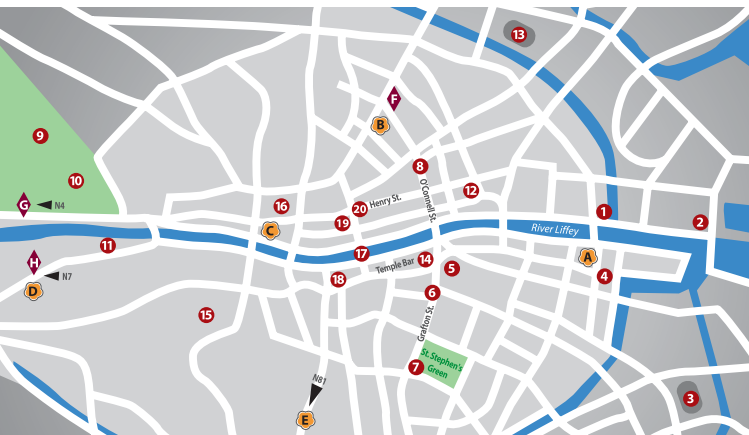

For details of hotel rates and special offers visit

www.maldronhotels.com

IRELAND'S VIBRANT CAPITAL CITY ... DUBLIN

Grand Canal Theatre (4)

O'Connell Street (8)

Half-Penny Bridge (17)

Convention Centre Dublin (1)

Our Hotels in Dublin

Maldron Hotels:

- A: 4* Cardiff Lane
- B: Parnell Square
- C: Smithfield
- D: Citywest
- E: Tallaght

Partner Hotels:

- F: 3* Belvedere Hotel
- G: 3* Finnstown Country House Hotel
- H: 4* Citywest Hotel

DUBLIN CITY

- | | |
|-----------------------------|----------------------------|
| 1: Convention Centre Dublin | 12: Connolly Station |
| 2: O2 | 13: Croke Park |
| 3: Aviva Stadium | 14: Temple Bar |
| 4: Grand Canal Theatre | 15: Guinness Storehouse |
| 5: Trinity College | 16: Old Jameson Distillery |
| 6: Grafton Street | 17: Half Penny Bridge |
| 7: St Stephen's Green | 18: Christchurch Cathedral |
| 8: O'Connell Street | 19: Jervis Shopping Centre |
| 9: Dublin Zoo | 20: Henry Street |
| 10: Phoenix Park | |
| 11: Heuston Station | |

Shopping, sightseeing and business districts are within close proximity to the hotel including Trinity College, Grafton Street, IFSC, Grand Canal Theatre, The O2 and Convention Centre Dublin.

FACILITIES AT A GLANCE