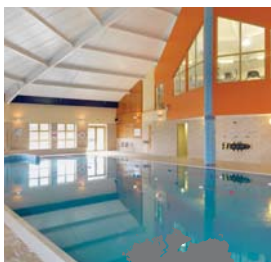

Maldron Hotel Wexford

108

Set in the heart of the South East of Ireland, the Maldron Hotel Wexford is the ideal base for exploring this famous region, which is conveniently located just 18 km from Rosslare port and 148 km from Dublin. This modern hotel comprises 108 generous sized guest rooms including family, interconnecting and balcony rooms as well as Stir restaurant and lively Glenville bar with entertainment at the weekends and during the summer. Free Wi-Fi in all public areas and excellently equipped leisure club and treatment rooms available. Supervised crèche and outdoor playground and new 18 hole crazy golf course on-site. Extensive, complimentary parking. Local attractions include the Irish National Heritage Park, The Dunbrody and Johnstown Castle and Gardens.

FACILITIES AT A GLANCE

- Family friendly hotel
- 108 guest rooms
- Club Vitae Health and Fitness Club, including a 20m pool (4ft 6'), children's pool (1ft 5'), sauna, steam room, jacuzzi, therapy and treatment suites, fully equipped gymnasium, aerobics studio and personal programmes
- Complimentary Wi-Fi in public areas and meeting rooms
- Dolphin kids club and outside playground
- Drop in crèche facility (Monday - Saturday)
- 18 hole crazy golf course
- Stir restaurant, Glenville bar and lounge
- Complimentary private parking
- 4 state-of-the-art meeting rooms

Maldron Hotel Wexford

Ballindinas, Barntown, Wexford

T: +353 (0)53 917 2000 F: +353 (0)53 917 2001

E: info.wexford@maldronhotels.com

CENTRAL RESERVATIONS: (ROI) 1850 885 885 • (INTL) +353 (0)57 869 5946