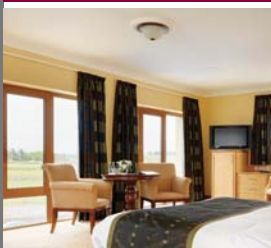

4* Diamond Coast Hotel, Enniscrone

- Situated in the spectacular Killala Bay region of County Sligo overlooking Enniscrone golf course, stunning Dune lands and miles of sandy beaches
- 92 spacious guest rooms and an exclusive suite
- Coral Restaurant, Stir Bistro and Inishaven Bar
- 5 meeting rooms
- Banqueting suite ideal for weddings which can accommodate up to 450 guests