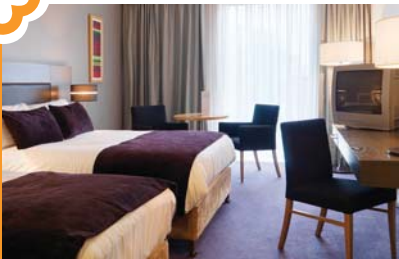

E: info.smithfield@maldronhotels.com

Maldron Hotel Citywest

129

The Maldron Hotel Citywest is located just 9 miles from Dublin city centre and is conveniently situated for guests travelling from the South and Dublin Airport. Comprising 129 tastefully decorated guest rooms, facilities at the Maldron Hotel Citywest include Stir Café, a choice of 4 meeting rooms, free Wi-Fi and complimentary underground car parking.