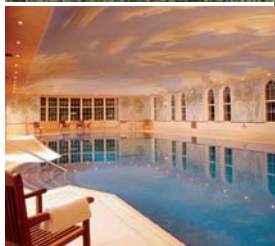

4* Citywest Hotel, Conference, Leisure & Golf Resort, Dublin

- Only 15km from Dublin city centre
- 774 well appointed guest rooms
- Excellent conference facilities including the new Citywest International Events and Convention Centre as well as 34 meeting rooms, catering for up to 4,000 delegates theatre style.
- Championship 18 hole golf course
- Choice of bars and restaurants
- Banqueting suites catering for up to 2000 guests
- 20m pool, gymnasium, Jacuzzi, steam room, sauna, crèche, hair and beauty room
- LUAS adjacent to hotel, providing easy access to the city centre