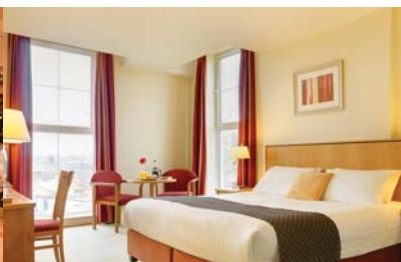

Maldron Hotel Cork

101

One of the best located hotels in Cork City, the Maldron Hotel Cork is nestled beneath the Shandon Bells in Cork city centre and only a 5 minute walk from Patrick Street, Cork's main, vibrant thoroughfare. Closely located to the Cork Opera House and theatres, the Maldron Hotel Cork is an ideal location for both business and leisure visits to Cork.

Hotel facilities include 101 spacious guest rooms, many with broadband internet access, Stir restaurant and Bells bar. Relax and unwind in Club Vitae Health and Fitness Club. Complimentary Wi-Fi is available on the ground floor and in the hotel meeting rooms. Complimentary, limited parking on-site.

FACILITIES AT A GLANCE

- City centre location
- 101 guest rooms
- Stir restaurant and Bells bar
- Club Vitae Health and Fitness Club including: 20m swimming pool, children's pool, jacuzzi, sauna, steam room, aerobics room, high-tech gymnasium and a treatment room
- 2 meeting rooms
- Limited, complimentary car parking
- Internet access available in the majority of guest rooms (please request this facility when making a booking)

GDS codes:

Sabre: UI 42798

Galileo/Apollo: UI 18624

Amadeus: UI ORK046

Worldspan: UI IE046

Maldron Hotel Cork

John Redmond Street, Shandon, Cork

T: +353 (0)21 452 9200 F: +353 (0)21 452 9222

E: info.cork@maldronhotels.com

www.maldronhotels.com