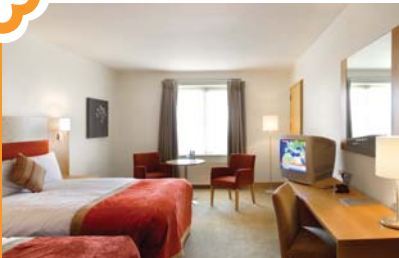

Maldron Hotel Portlaoise

This superior 90 bedroom hotel is conveniently situated off exit 17 on the Dublin N7/Cork N8 junction and only 2 km from Portlaoise town centre.

All rooms are en suite with power showers, tea & coffee making facilities, complimentary broadband internet access and satellite television. Hotel facilities include Club Vitae Health & Fitness Club with a 20m swimming pool, treatment rooms and gym, Stir bar and restaurant, 8 state-of-the-art meeting rooms and 4 syndicate rooms, all inclusive of complimentary broadband internet access.

Midway Food Court is adjacent to the hotel. Complimentary parking is available on-site.

FACILITIES AT A GLANCE

- 90 superior guest rooms
- Complimentary Wi-Fi in public areas
- Stir bar and restaurant
- 8 state-of-the-art meeting suites and 4 syndicate rooms all inclusive of complimentary broadband internet access
- Club Vitae Health and Fitness Club with 20m swimming pool, sauna, steam room, jacuzzi and gym
- Body and Soul treatment rooms
- Ample, complimentary parking

Maldron Hotel Portlaoise

Midway, Abbeyleix Road, Portlaoise, Co. Laois
T: +353 (0)57 869 5900 F: +353 (0)57 869 5901
E: info.portlaoise@maldronhotels.com

GDS codes:

Sabre: UI 07038
Galileo/Apollo: UI 94127
Amadeus: UI DUB877
Worldspan: UI 44877