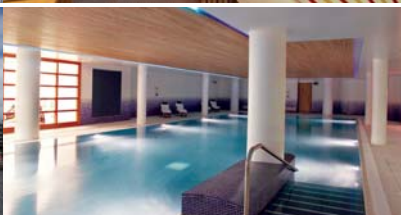

4* Maldron Hotel Cardiff Lane

304

A spacious 304 bedroom hotel designed to meet the needs of both business and leisure guests. The beautifully appointed guest rooms offer spacious and contemporary accommodation. Vertigo bar is a funky space within the hotel and is open throughout the day. Stir restaurant offers an array of dishes to tempt your taste buds. Full use of Club Vitae Health & Fitness Club is complimentary to guests. For business meetings, there is a range of modern meeting rooms to choose from. Maldron Hotel Cardiff Lane is the perfect choice for your stay in Dublin city.

Shopping, sightseeing and business districts are within close proximity to the hotel including Trinity College, Grafton Street, IFSC, Grand Canal Theatre, The O2 and Convention Centre Dublin.

FACILITIES AT A GLANCE

- City centre location
- Easy access to all bus & rail transport with the LUAS Red line within a 5 minute walk of the hotel.
- 304 guest rooms including 34 executive rooms
- Broadband/ Wi-Fi internet access in guest rooms (Please request Wi-Fi when booking if required)
- Complimentary Wi-Fi in public areas.
- Stir Restaurant, Vertigo Bar and Lobby Bar
- Club Vitae Health & Fitness Club including 22m pool, sauna, steam room, jacuzzi, fully equipped gymnasium, fitness studio and Beauty Bay treatment rooms
- 5 state of the art meeting rooms, inclusive of complimentary Wi-Fi

GDS codes:

Sabre: UI 64842

Galileo/Apollo: UI 23673

Amadeus: UI DUB069

Worldspan: UI IE069

4* Maldron Hotel Cardiff Lane

Cardiff Lane, Sir John Rogerson's Quay, Dublin 2

T: +353 (0)1 643 9500 F: +353 (0)1 643 9510

E: info.cardifflane@maldronhotels.com