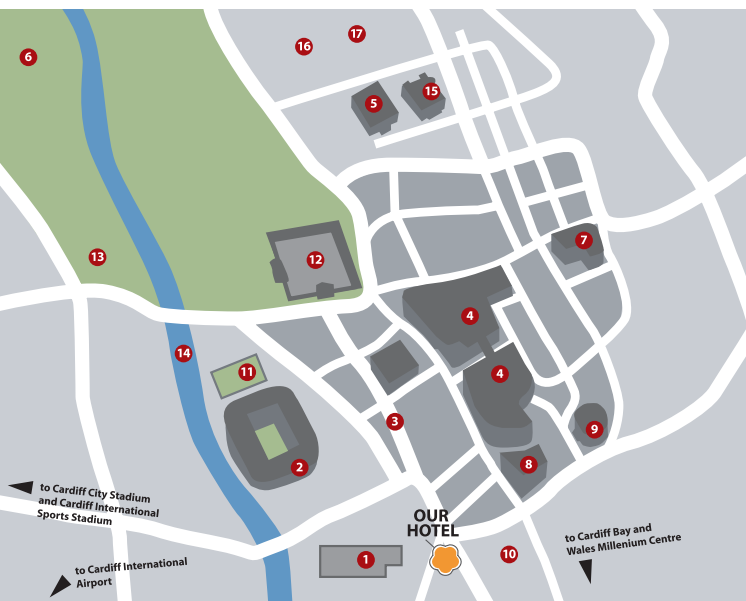

This exciting new development will be Cardiff's largest city centre hotel and it is ideally located on St Mary Street, in the heart of the city centre, only minutes walk from Millennium Stadium, Cardiff Central Rail Station as well as St David's Shopping Centre, John Lewis, Cardiff International Arena, Restaurant Quarter and Callaghan Square, one of the main business districts.

Daily Delegate Rate includes:

- Morning and afternoon coffee/tea break
- 3 course lunch buffet
- Main conference room hire
- Overhead, screen, flipchart & LCD
- Pens, pads, bottle water & mints
- Complimentary Wi-fi
- Special discounted car parking in Wood Street NCP

FROM
£29

24 Hour Delegate Rate includes:

- Morning and afternoon coffee/tea break
- 3 course lunch buffet
- Main conference room hire
- Overhead, screen, flipchart & LCD
- Pens, pads, bottle water & mints
- Complimentary Wi-fi
- 3 course evening meal
- Overnight accommodation with breakfast
- Overnight car parking included in Wood Street NCP

FROM
£130

Our Amazing Location

CARDIFF CITY CENTRE

- | | |
|---------------------------------|-----------------------------|
| 1: Cardiff Central Rail Station | 10: Callaghan Square |
| 2: Millennium Stadium | 11: Cardiff Arms Park |
| 3: St Mary's Street | 12: Cardiff Castle |
| 4: St David's Shopping Centre | 13: Sophia Gardens |
| 5: City Hall | 14: River Taff |
| 6: SWALEC Stadium | 15: National Museum Cardiff |
| 7: Capitol Shopping Centre | 16: Cardiff University |
| 8: John Lewis | 17: Civic Centre |
| 9: Cardiff International Arena | |